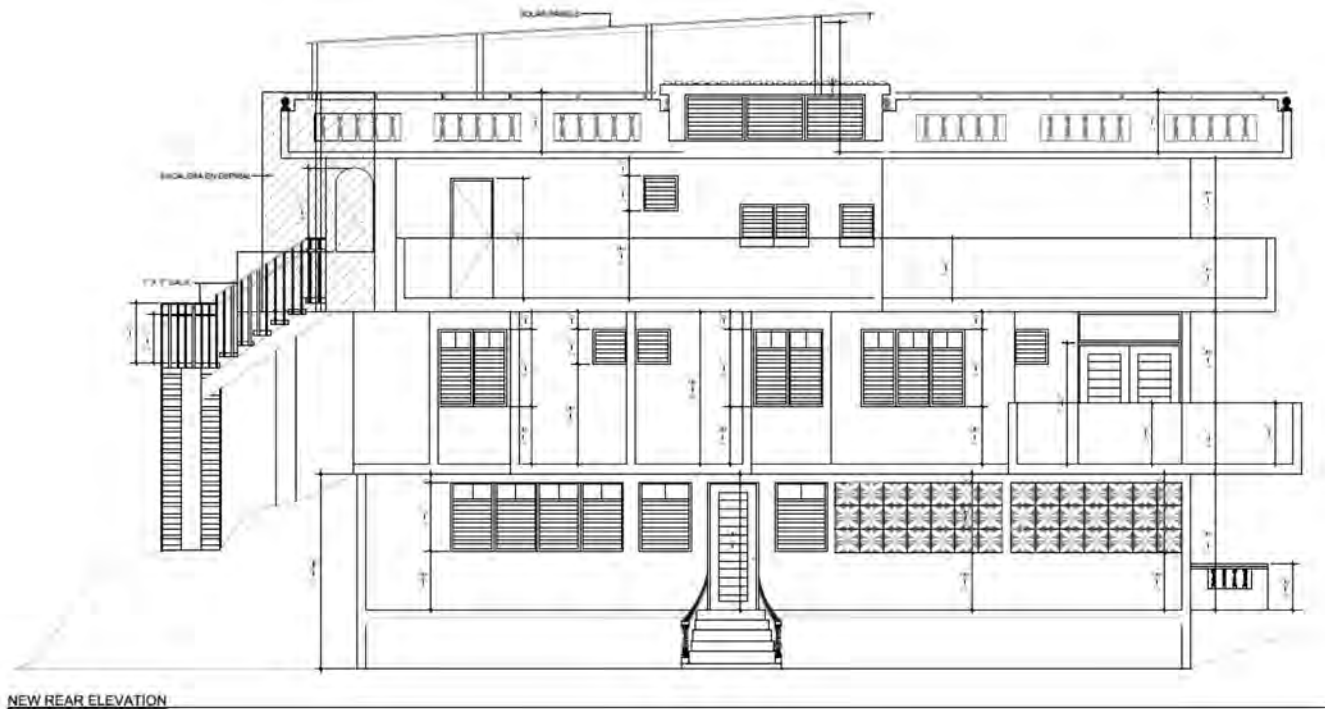

PERSONAL VALUES

- RESPONSIBILITY (FREE)

NEW REAR ELEVATION
SCALE: 1/4" = 1'-0"

NEW FRONT ELEVATION
SCALE: 1/4" = 1'-0"

Casa Alternavida

- 9 bedrooms
- 8 bathrooms
- 1 indoor classroom
- Rooftop teaching area
- Lower terrace teaching area
- Nature trail in back
- Near El Yunque National Rainforest
- Close to beaches
- Off main access road
- 30-40min from International airport