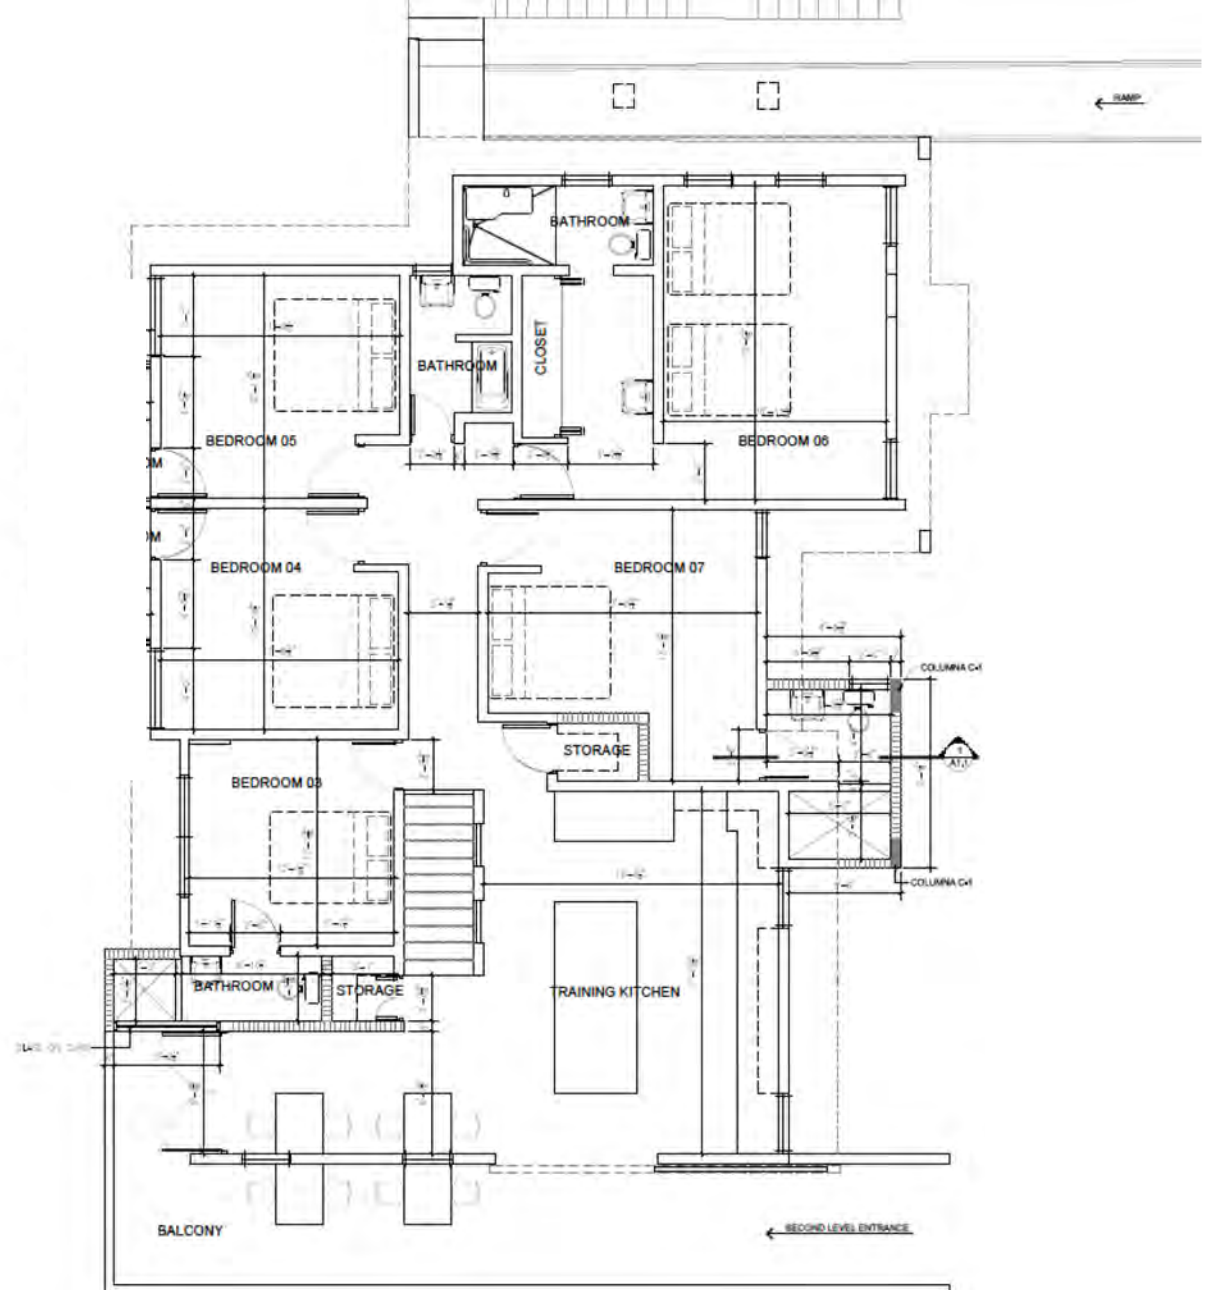

PERSONAL VALUES

- RESPONSIBILITY (FREE)

NEW REAR ELEVATION
SCALE: 1/4" = 1'-0"

NEW FRONT ELEVATION
SCALE: 1/4" = 1'-0"

Casa Alternavida

- 9 bedrooms
- 8 bathrooms
- 1 indoor classroom
- Rooftop teaching area
- Lower terrace teaching area
- Nature trail in back
- Near El Yunque National Rainforest
- Close to beaches
- Off main access road
- 30-40min from International airport

Optional Support:

- Local, organic, vegan chef team
- Nature adventure guide
- Airport pick up

Cost:

- \$125 Per room/nt

FLOOR PLAN DISTRIBUTION-FIRST LEVEL

SCALE: $\frac{1}{4}'' = 1'-0''$

FLOOR PLAN DISTRIBUTION-SECOND LEVEL