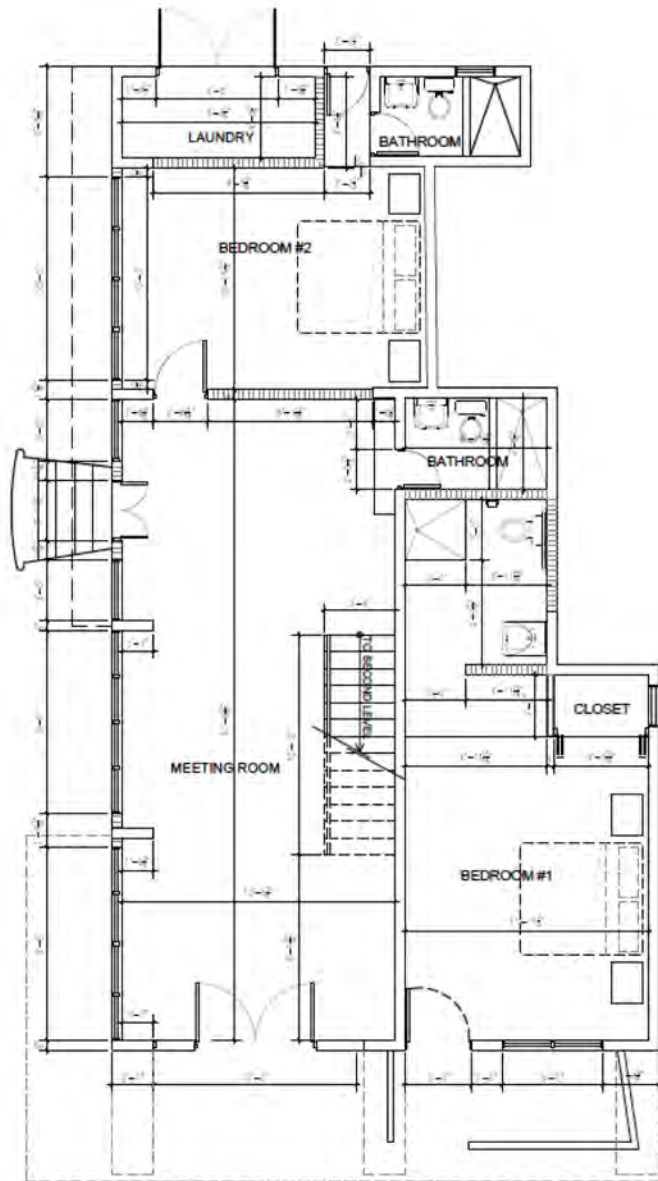

PERSONAL VALUES

- RESPONSIBILITY (FREE)

NEW REAR ELEVATION
SCALE: 1/4" = 1'-0"

NEW FRONT ELEVATION
SCALE: 1/4" = 1'-0"

Casa Alternavida

- 9 bedrooms
- 8 bathrooms
- 1 indoor classroom
- Rooftop teaching area
- Lower terrace teaching area
- Nature trail in back
- Near El Yunque National Rainforest
- Close to beaches
- Off main access road
- 30-40min from International airport

Optional Support:

- Local, organic, vegan chef team
- Nature adventure guide
- Airport pick up

Cost:

- \$125 Per room/nt

FLOOR PLAN DISTRIBUTION-FIRST LEVEL

SCALE: $\frac{1}{4}'' = 1'-0''$

FLOOR PLAN DISTRIBUTION-SECOND LEVEL