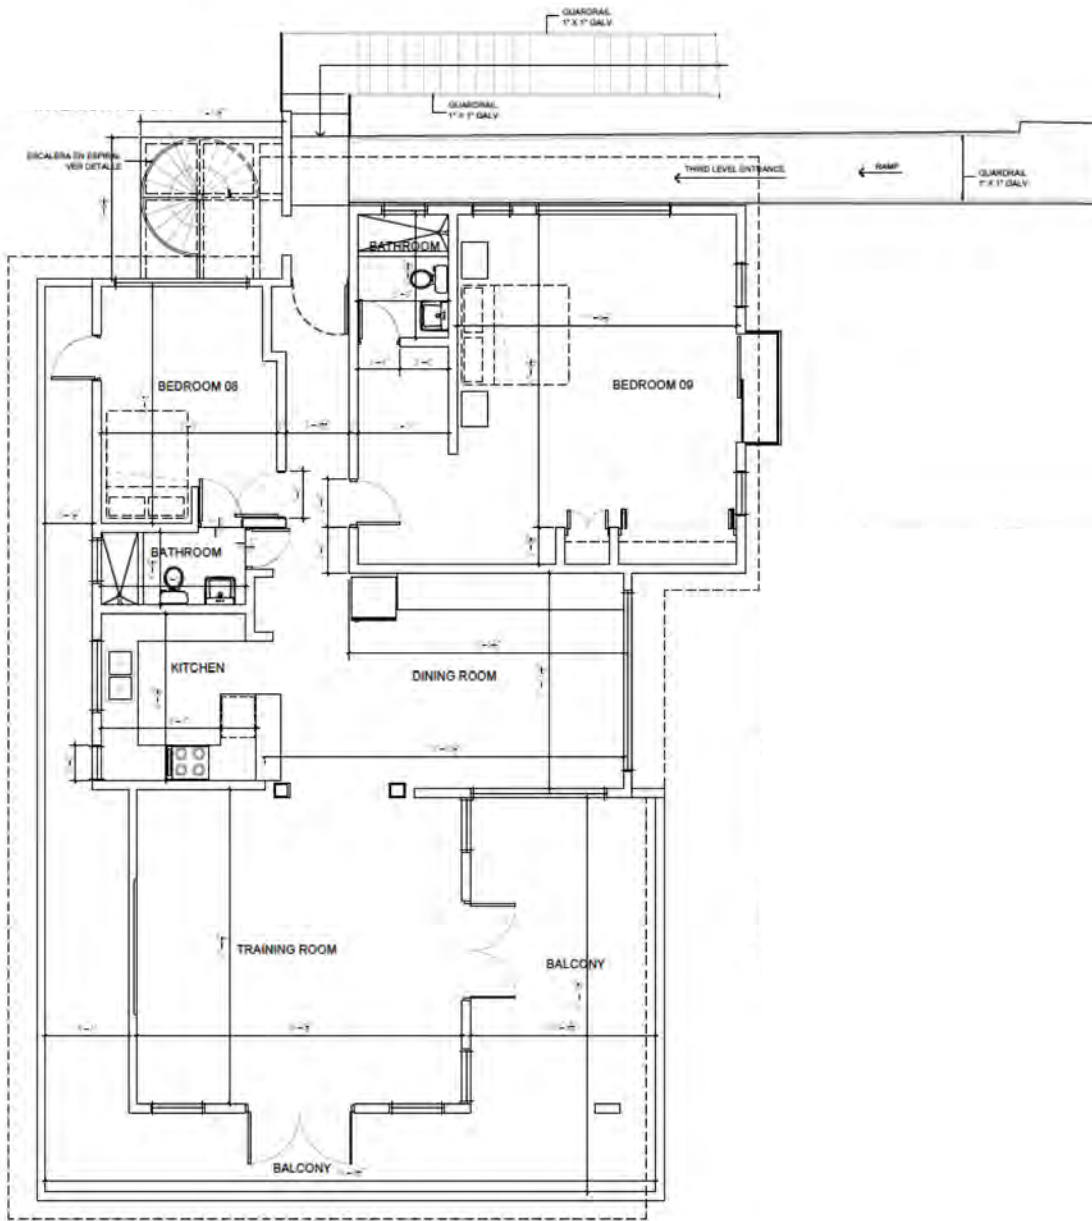

FLOOR PLAN DISTRIBUTION-THIRD LEVEL
SCALE: $\frac{1}{4}'' = 1'-0''$