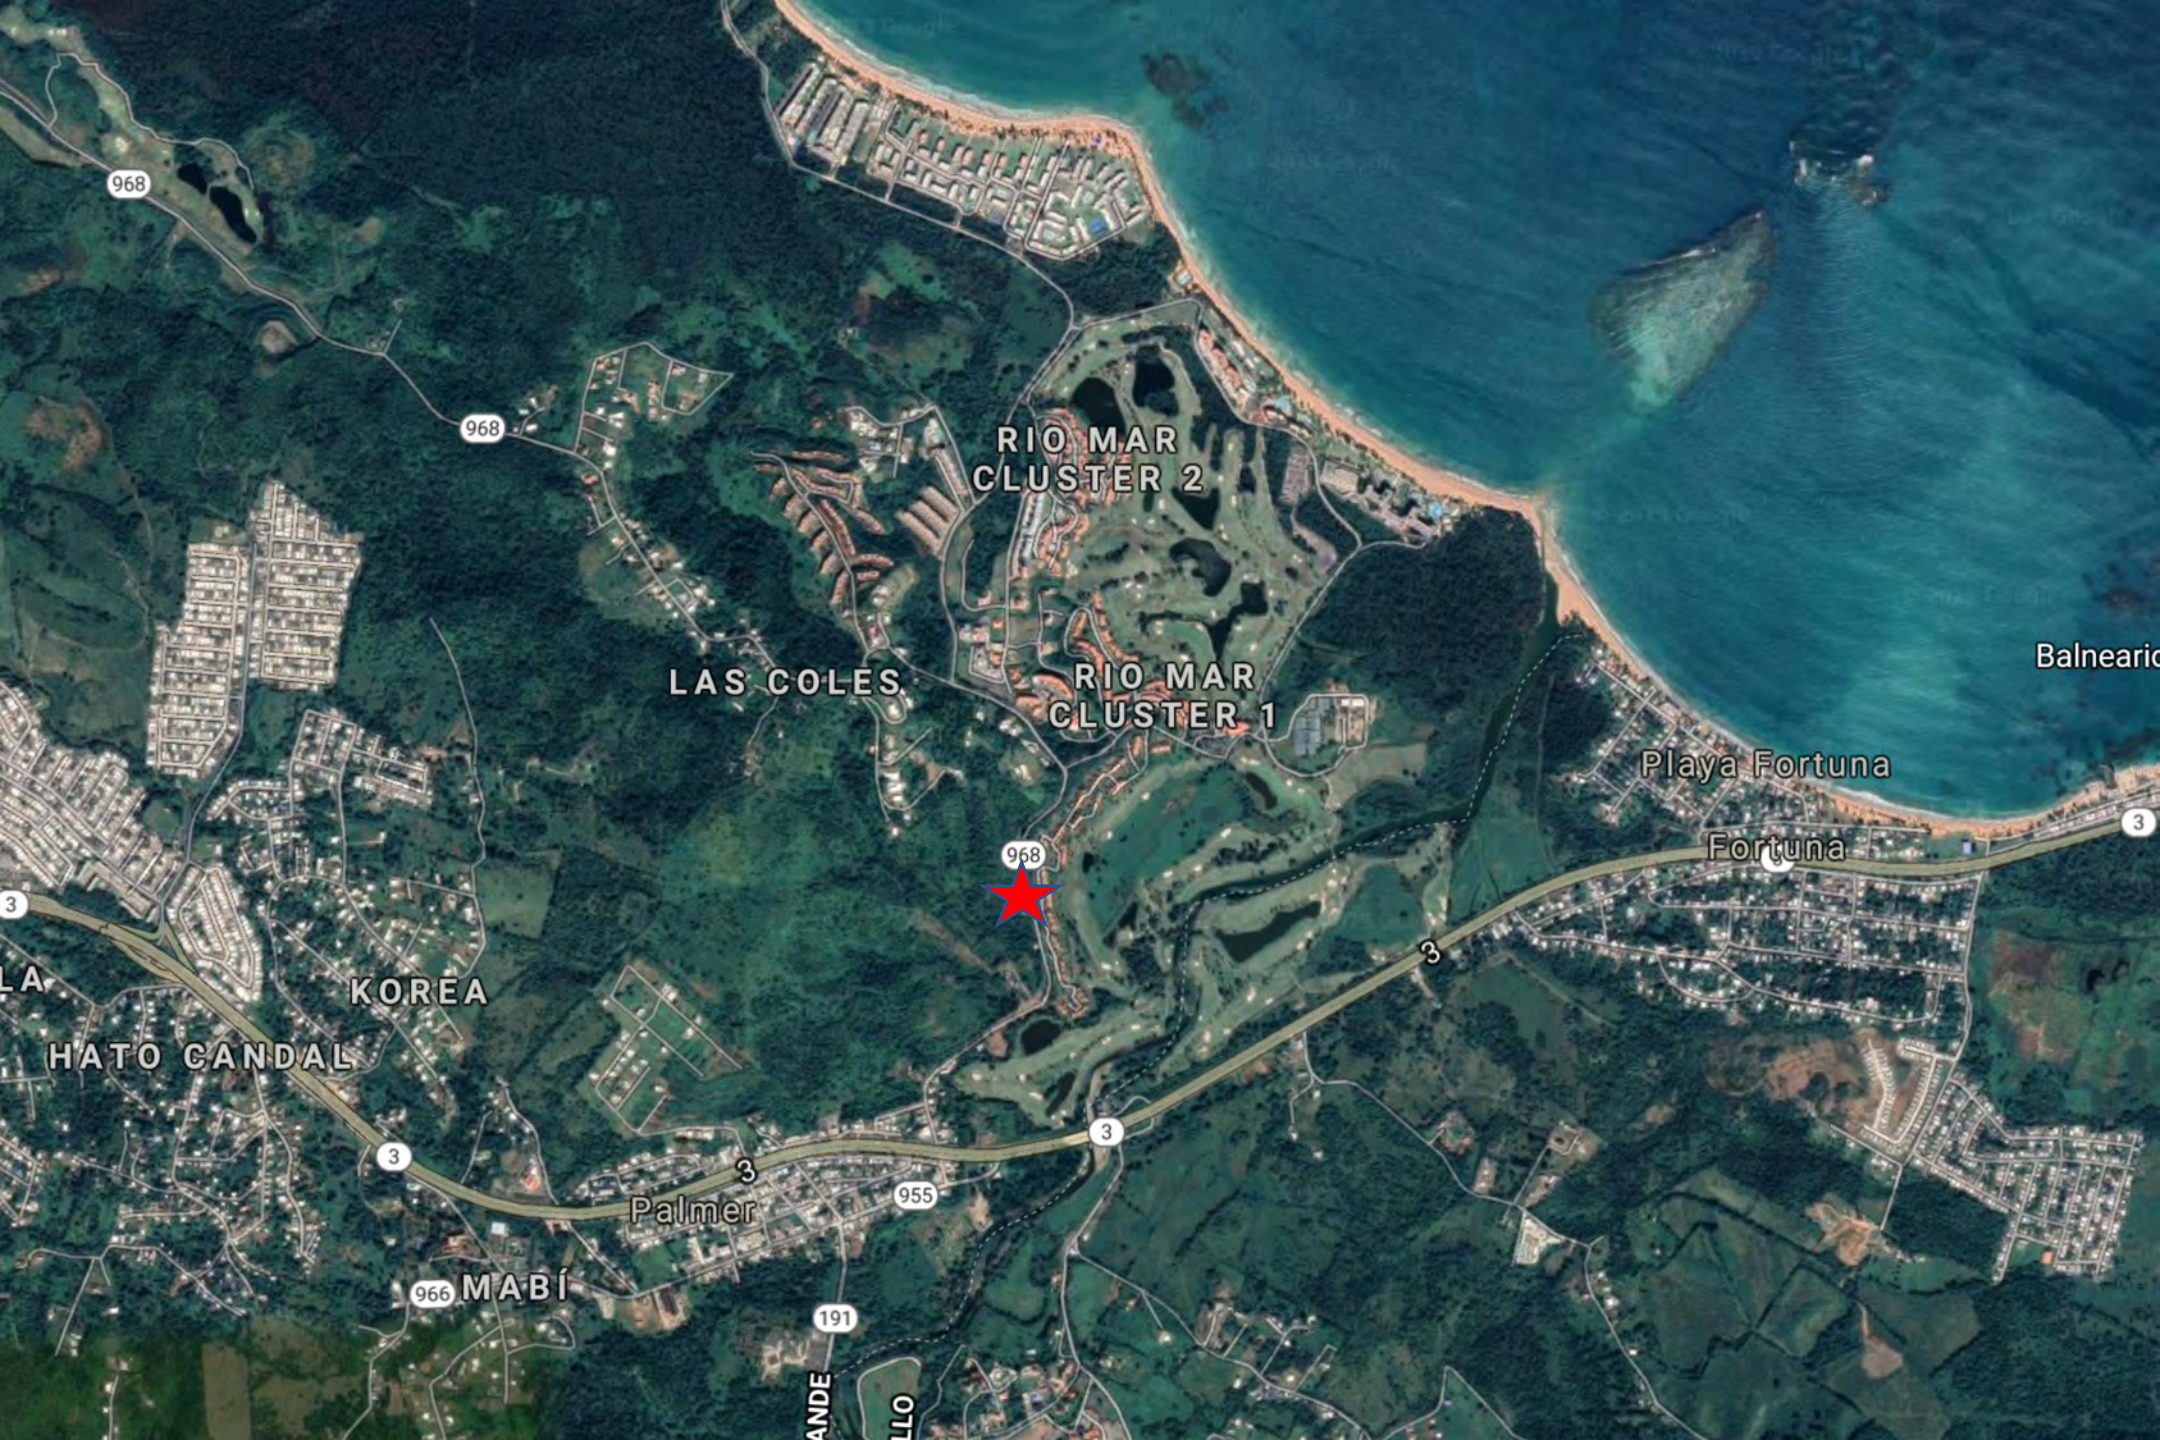

ROOF PLAN
SCALE: $\frac{1}{4}'' = 1'-0''$

RIO MAR CLUSTER 2

LAS COLES

RIO MAR CLUSTER 1

KOREA

HATO CANDAL

Palmer

MABÍ

Playa Fortuna

Fortuna

Balneario

968

968

968

3

3

3

955

191

3

3

966